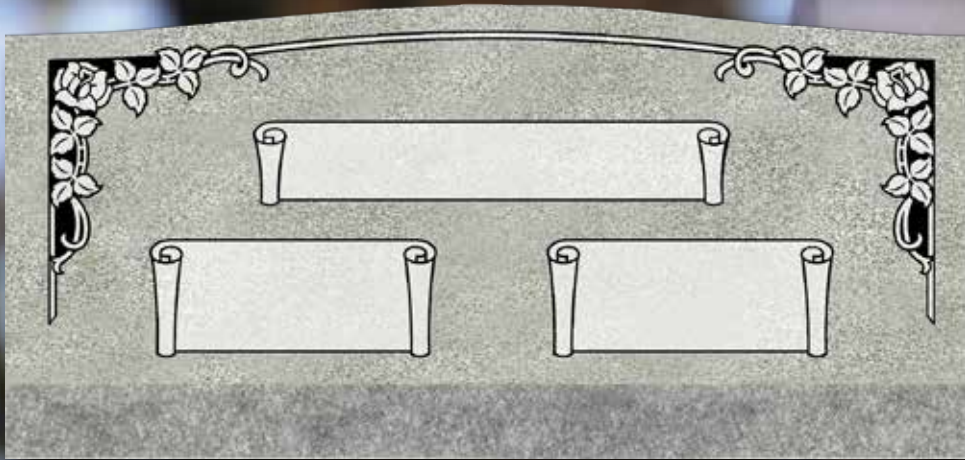

EG-546

EG-545