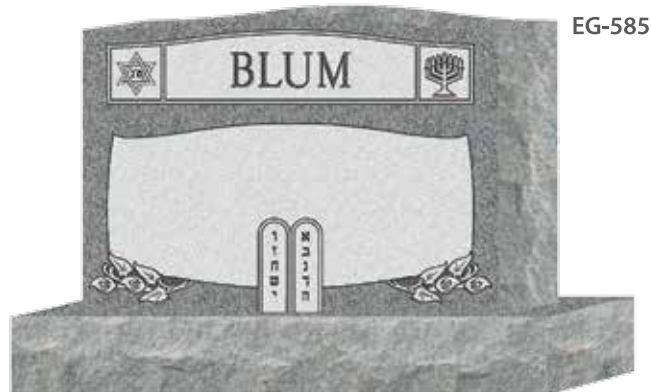

Companion Hebrew Uprights

Companion Hebrew Uprights

These designs fit STANDARD granite companion hebrew upright monuments. Custom sizes are also available. Please see your counselor when choosing a design and ordering a coordinating granite product.

EG-585