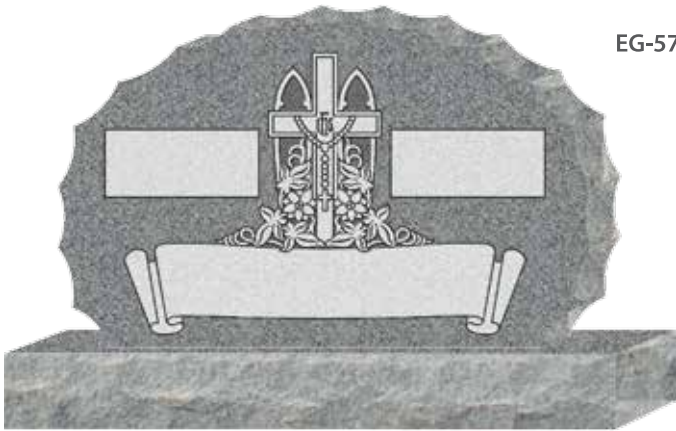

Companion Scallops

Companion Scallops

These designs fit STANDARD granite companion scallop monuments. Custom sizes are also available. Please see your counselor when choosing a design and ordering a coordinating granite product.

EG-572