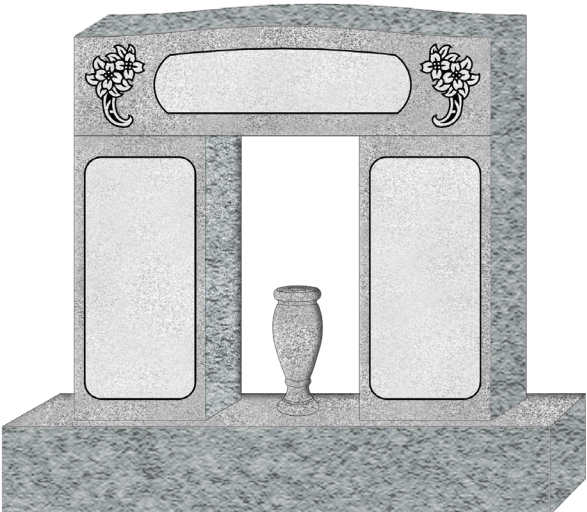

Cap and Columns

Cap and Columns

These designs fit STANDARD granite cap and column monuments. Custom sizes are also available. Please see your counselor when choosing a design and ordering a coordinating granite product.

EG-CC3