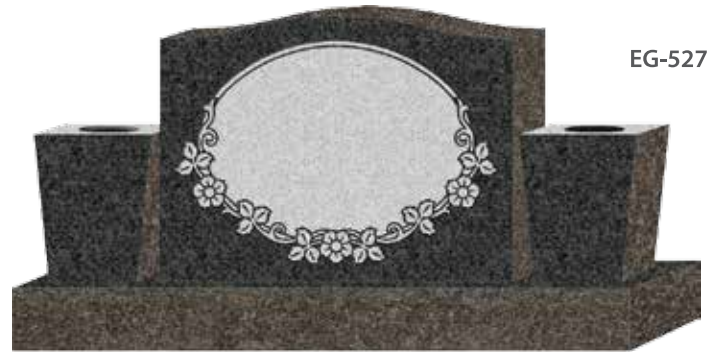

Companion Uprights

Companion Uprights w/Vases

These designs fit STANDARD granite upright monuments. Custom sizes are also available. Please see your counselor when choosing a design and ordering a coordinating granite product. *Shown with two (2) square granite vases (0-6 x 0-6 x 0-10).*

EG-527