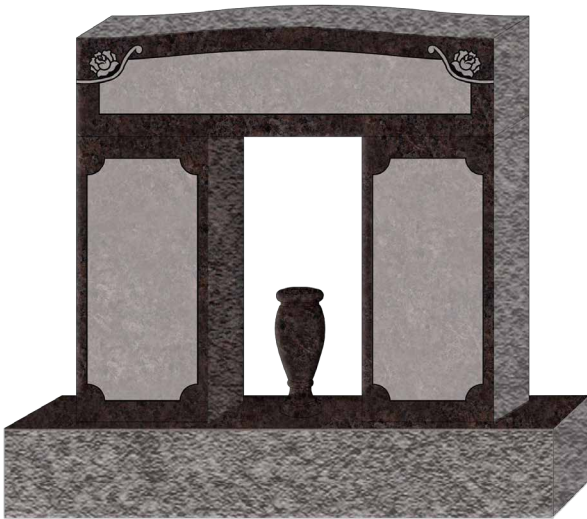

Cap and Columns

Cap and Columns

These designs fit STANDARD granite cap and column monuments. Custom sizes are also available. Please see your counselor when choosing a design and ordering a coordinating granite product.

EG-CC1