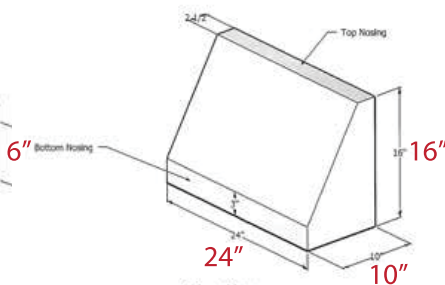

## UPRIGHT MONUMENTS

Upright monuments are the most popular memorials. They have a wide variety of shapes, sizes and finishes. The die (or tablet) can range in thickness from 6 inches to 12 inches. Typical measurements for a single die is 24 inches in length, 6 inches thick and 20 to 24 inches high. The base will measure 36 inches long, 12 inches wide and 6 inches high. For a companion monument, the standard measurement for the die can range from 42 to 48 inches long and have a base of up to 60 inches in length. These sizes are standard but can be made larger or smaller, depending on preference.

## MEASUREMENTS 1-0 = 12 inches (or 1'0")

Single Flush  
Flush 24 x 12 x 4

24 x 12 x 4 is the same as  
2-0 x 1-0 x 0-4

Single Bevel  
Bevel 24 x 12 x 6

24 x 12 x 6 is the same as  
2-0 x 1-0 x 0-6

Single Slant  
Slant: 24 x 10 x 16

24 x 10 x 16 is the same as  
2-0 x 0-10 x 1-4

Double Monument  
Tablet: 36 x 8 x 24  
Base: 48 x 14 x 8