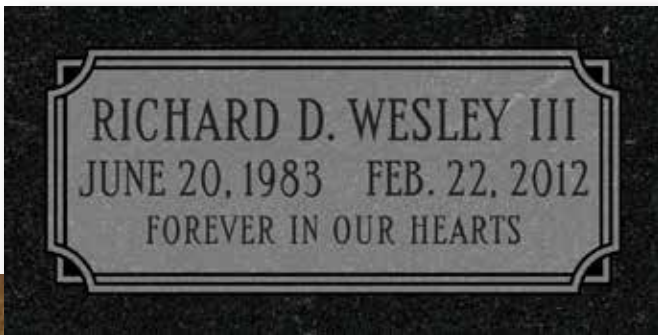

Pricing includes (standard) shape carving, names, dates, & emblems. Pricing does not include custom finishes, etchings or ceramic portraits. Specify your choice of any standard memorial design for this pricing!