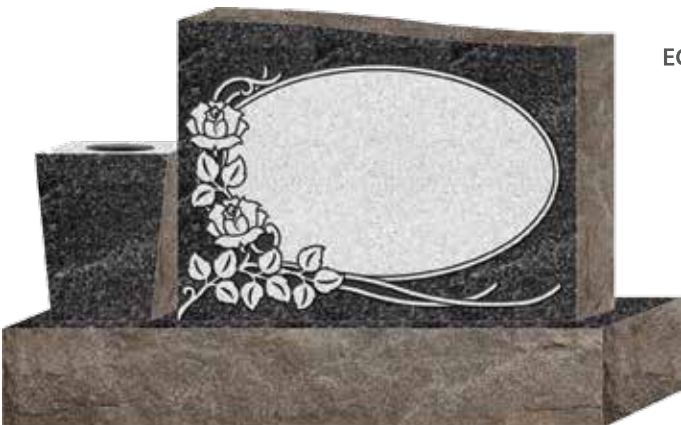

Single Half Serps

Single Half Serps

These designs fit STANDARD granite half serp monuments. Custom sizes are also available. Please see your counselor when choosing a design and ordering a coordinating granite product.

EG-525