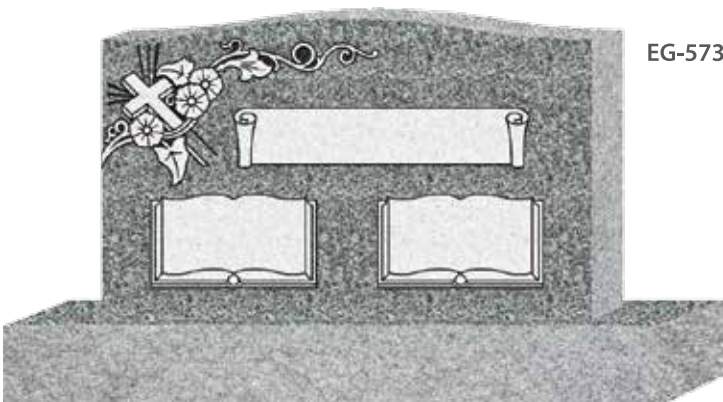

Companion Uprights

Companion Uprights

These designs fit STANDARD granite companion upright monuments. Custom sizes are also available. Please see your counselor when choosing a design and ordering a coordinating granite product.