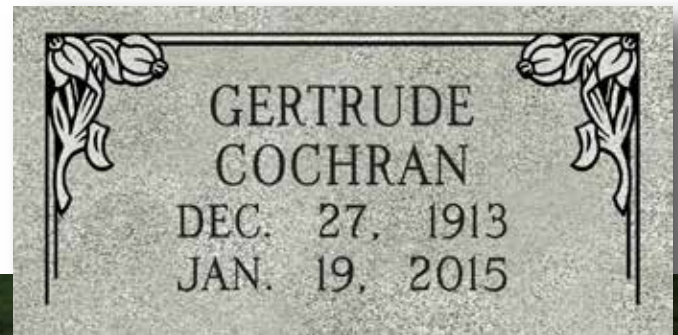

Pricing includes (standard) shape carving, names, dates, & emblems. Pricing does not include custom finishes, etchings or ceramic portraits. Specify your choice of any standard memorial design for this pricing!