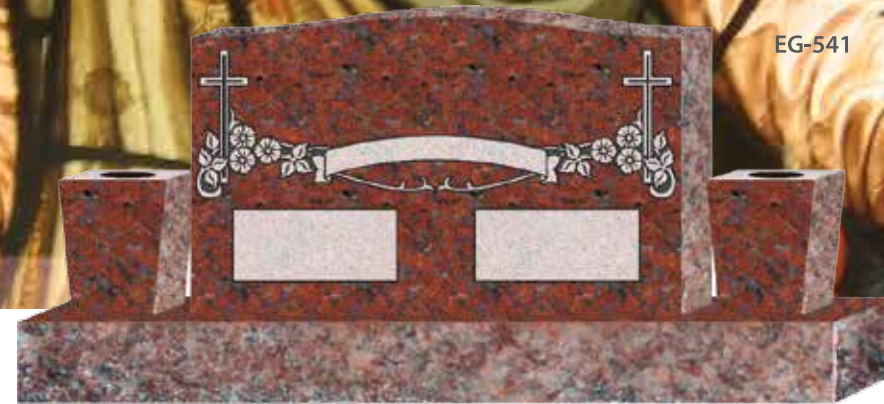

## Companion Uprights

These designs fit STANDARD granite companion upright monuments. Custom sizes are also available. Please see your counselor when choosing a design and ordering a coordinating granite product.

EG-539

EG-540

EG-541

EG-542

Pricing includes (standard) shape carving, names, dates, & emblems. Pricing does not include custom finishes, etchings or ceramic portraits. Specify your choice of any standard memorial design for this pricing!