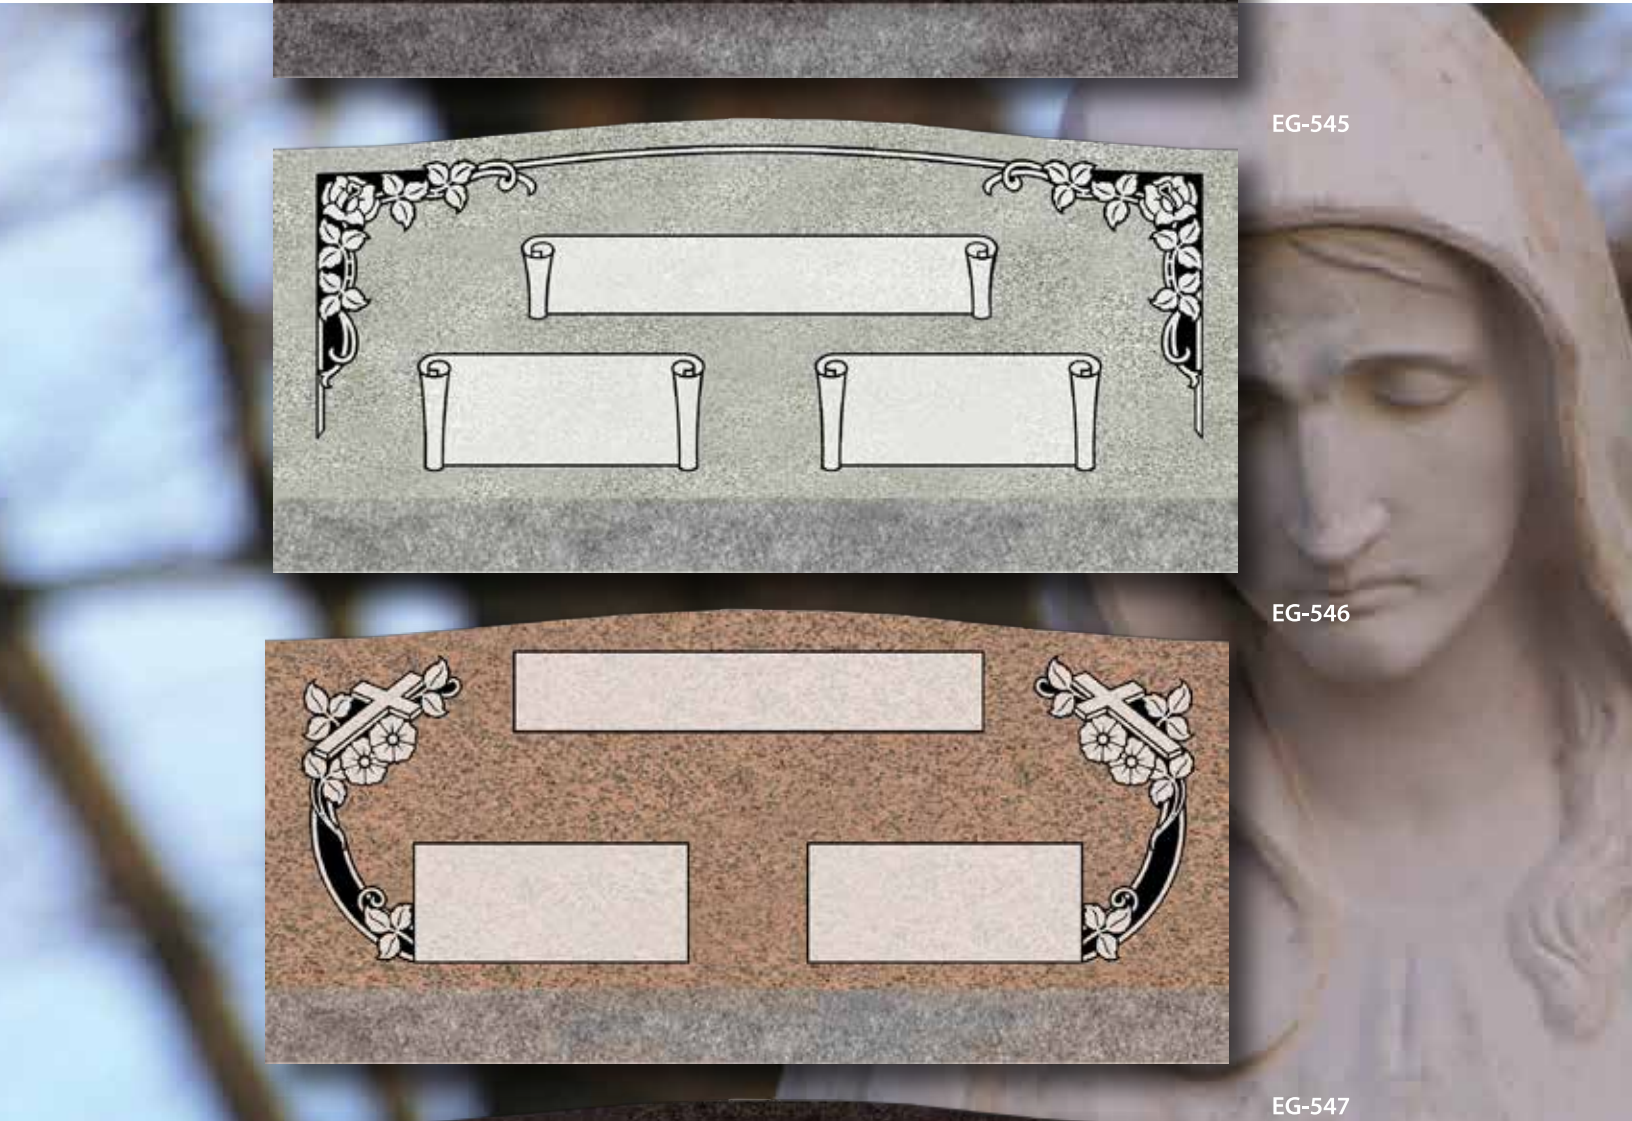

EG-545

EG-546