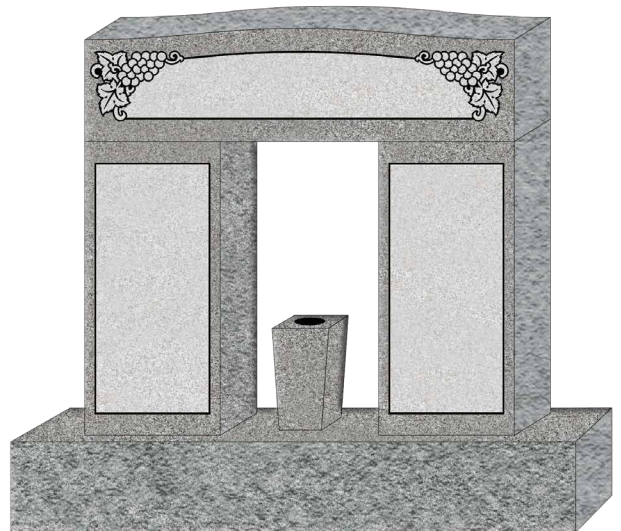

Cap and Columns

Cap and Columns

These designs fit STANDARD granite cap and column monuments. Custom sizes are also available. Please see your counselor when choosing a design and ordering a coordinating granite product.

EG-CC4