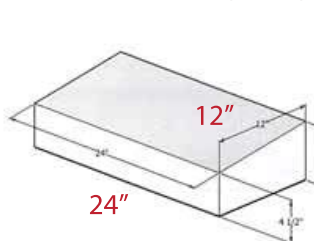

## SLANTS

A slant memorial has a straight back, a flat bottom and a slanted face. It can have an oval, serpentine or straight top. The bottom is typically 10" wide from front to back and tapers up to the top. This means that the slant can be set directly on the ground or concrete pad without needing a granite base for support. Some families do prefer to have a granite base under the slant for height. A single slant typically measures 24 inches long, 10 inches wide and 16 inches high; a companion slant will measure 48 inches long, 10 inches wide and 16 inches high.

## UPRIGHT MONUMENTS

Upright monuments are the most popular memorials. They have a wide variety of shapes, sizes and finishes. The die (or tablet) can range in thickness from 6 inches to 12 inches. Typical measurements for a single die is 24 inches in length, 6 inches thick and 20 to 24 inches high. The base will measure 36 inches long, 12 inches wide and 6 inches high. For a companion monument, the standard measurement for the die can range from 42 to 48 inches long and have a base of up to 60 inches in length. These sizes are standard but can be made larger or smaller, depending on preference.

## MEASUREMENTS 1-0 = 12 inches (or 1'0")

Single Flush  
Flush 24 x 12 x 4

24 x 12 x 4 is the same as  
2-0 x 1-0 x 0-4

Single Bevel  
Bevel 24 x 12 x 6

24 x 12 x 6 is the same as  
2-0 x 1-0 x 0-6

Single Slant  
Slant: 24 x 10 x 16

24 x 10 x 16 is the same as  
2-0 x 0-10 x 1-4

Double Monument  
Tablet: 36 x 8 x 24  
Base: 48 x 14 x 8