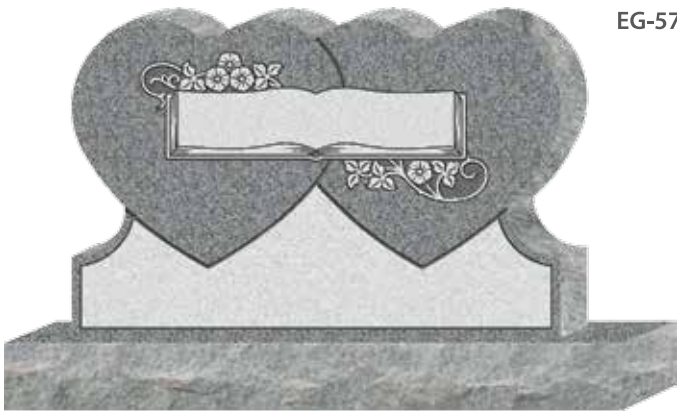

Companion Hearts

Companion Hearts

These designs fit STANDARD granite companion heart monuments. Custom sizes are also available. Please see your counselor when choosing a design and ordering a coordinating granite product.