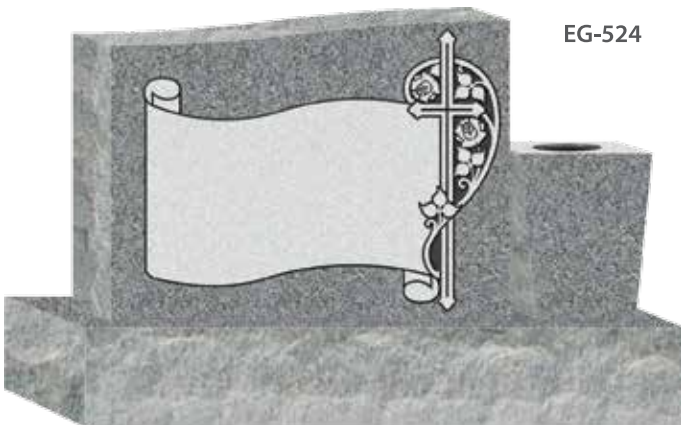

Single Half Serps

Single Half Serps

These designs fit STANDARD granite half serp monuments. Custom sizes are also available. Please see your counselor when choosing a design and ordering a coordinating granite product.

EG-524