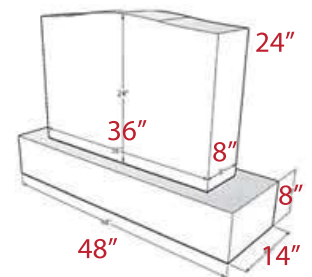

## UPRIGHT MONUMENTS

Upright monuments are the most popular memorials. They have a wide variety of shapes, sizes and finishes. The die (or tablet) can range in thickness from 6 inches to 12 inches. Typical measurements for a single die is 24 inches in length, 6 inches thick and 20 to 24 inches high. The base will measure 36 inches long, 12 inches wide and 6 inches high. For a companion monument, the standard measurement for the die can range from 42 to 48 inches long and have a base of up to 60 inches in length. These sizes are standard but can be made larger or smaller, depending on preference.

## MEASUREMENTS 1-0 = 12 inches (or 1'0")

Single Flush  
Flush 24 x 12 x 4

24 x 12 x 4 is the same as  
2-0 x 1-0 x 0-4

Single Bevel  
Bevel 24 x 12 x 6

24 x 12 x 6 is the same as  
2-0 x 1-0 x 0-6

Single Slant  
Slant: 24 x 10 x 16

24 x 10 x 16 is the same as  
2-0 x 0-10 x 1-4

Double Monument  
Tablet: 36 x 8 x 24  
Base: 48 x 14 x 8