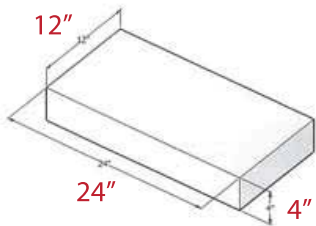

## BEVEL MARKERS/HICKEY MARKERS

A bevel marker, also known as a hickey marker, sits flat on the ground. It measures 6 inches high at the back of the stone and 4 inches high at the front of the stone, giving the face a 2 inch drop or beveled top. Standard measurements for bevels are similar to grass markers: single - 24 inches long, 12 inches wide and 6 inches high; companion - 48 inches long, 12 inches wide and 6 inches high. Bevel markers do not sit flush with the ground and cannot be used in place of a flat marker.

## SLANTS

A slant memorial has a straight back, a flat bottom and a slanted face. It can have an oval, serpentine or straight top. The bottom is typically 10" wide from front to back and tapers up to the top. This means that the slant can be set directly on the ground or concrete pad without needing a granite base for support. Some families do prefer to have a granite base under the slant for height. A single slant typically measures 24 inches long, 10 inches wide and 16 inches high; a companion slant will measure 48 inches long, 10 inches wide and 16 inches high.

## UPRIGHT MONUMENTS

Upright monuments are the most popular memorials. They have a wide variety of shapes, sizes and finishes. The die (or tablet) can range in thickness from 6 inches to 12 inches. Typical measurements for a single die is 24 inches in length, 6 inches thick and 20 to 24 inches high. The base will measure 36 inches long, 12 inches wide and 6 inches high. For a companion monument, the standard measurement for the die can range from 42 to 48 inches long and have a base of up to 60 inches in length. These sizes are standard but can be made larger or smaller, depending on preference.

## MEASUREMENTS 1-0 = 12 inches (or 1'0")

Single Flush  
Flush 24 x 12 x 4

24 x 12 x 4 is the same as  
2-0 x 1-0 x 0-4

Single Bevel  
Bevel 24 x 12 x 6

24 x 12 x 6 is the same as  
2-0 x 1-0 x 0-6

Single Slant  
Slant: 24 x 10 x 16