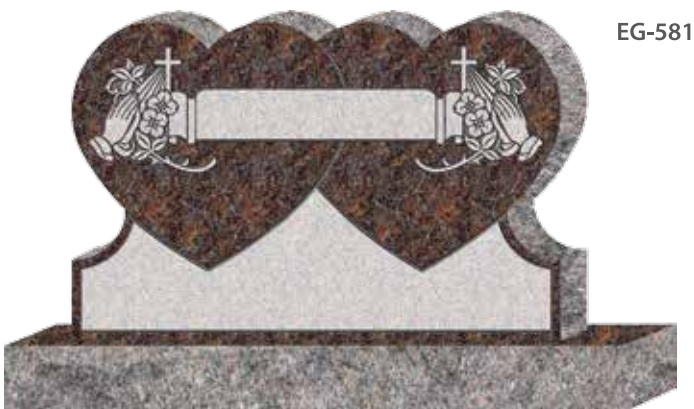

Companion Hearts

Companion Hearts

These designs fit STANDARD granite companion heart monuments. Custom sizes are also available. Please see your counselor when choosing a design and ordering a coordinating granite product.