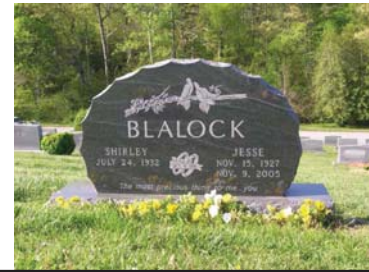

UPRIGHT MONUMENTS

Upright monuments are the most popular memorials. They have a wide variety of shapes, sizes and finishes. The die (or tablet) can range in thickness from 6 inches to 12 inches. Typical measurements for a single die is 24 inches in length, 6 inches thick and 20 to 24 inches high. The base will measure 36 inches long, 12 inches wide and 6 inches high. For a companion monument, the standard measurement for the die can range from 42 to 48 inches long and have a base of up to 60 inches in length. These sizes are standard but can be made larger or smaller, depending on preference.