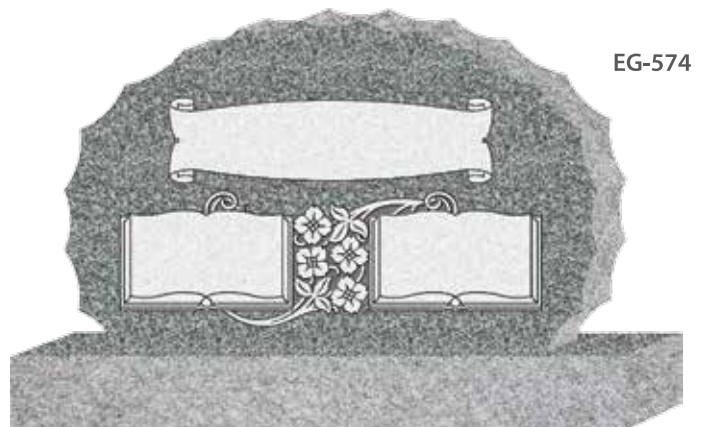

Companion Scallops

Companion Scallops

These designs fit STANDARD granite companion scallop monuments. Custom sizes are also available. Please see your counselor when choosing a design and ordering a coordinating granite product.

EG-574