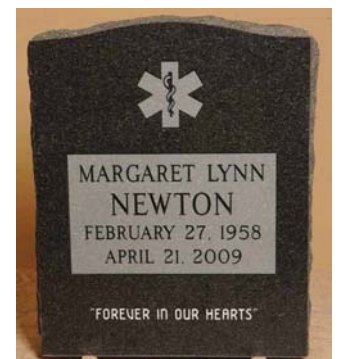

## HAND OR LASER ETCHING

Hand etchings are created using diamond tipped engraving tools to draw or etch directly onto a polished monument. An etching looks best on polished black granite because this will give you the greatest contrast. Etchings can also be done using laser machines. These are called laser etchings. Either type of etching can also be hand colored after the initial design is completed. Once again, the quality of the hand coloring will vary depending on the individual in-house artist.