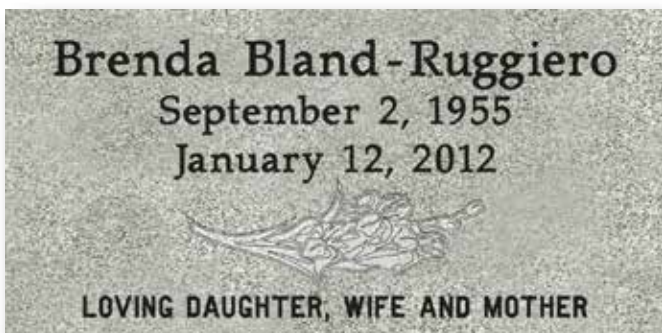

Single Markers

Single Grassmarkers

(These designs are available for single grassmarkers as well as single bevel markers)

Many of these designs fit STANDARD granite marker/bevel marker sizes. Custom sizes are also available. Please see your counselor when choosing a design and ordering a coordinating granite product.

EG-1097