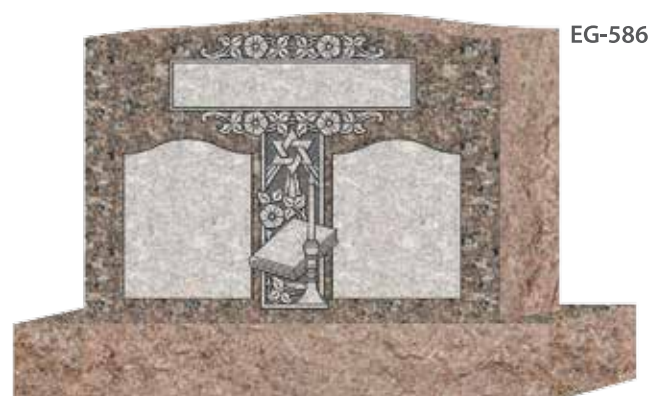

Companion Hebrew Uprights

Companion Hebrew Uprights

These designs fit STANDARD granite companion hebrew upright monuments. Custom sizes are also available. Please see your counselor when choosing a design and ordering a coordinating granite product.

EG-586