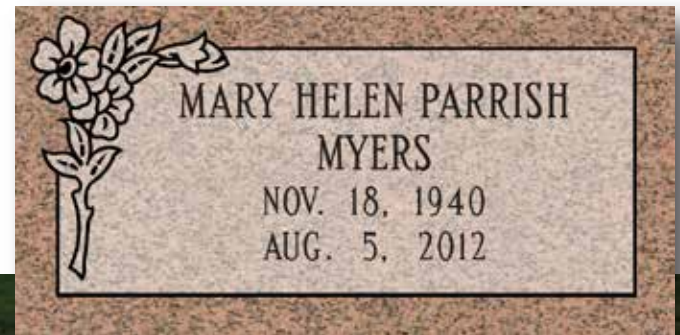

EG-1102

Pricing includes (standard) shape carving, names, dates, & emblems. Pricing does not include custom finishes, etchings or ceramic portraits. Specify your choice of any standard memorial design for this pricing!