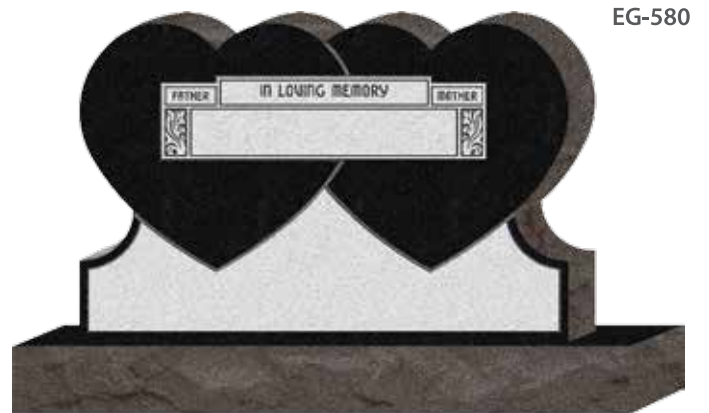

Companion Hearts

Companion Hearts

These designs fit STANDARD granite companion heart monuments. Custom sizes are also available. Please see your counselor when choosing a design and ordering a coordinating granite product.