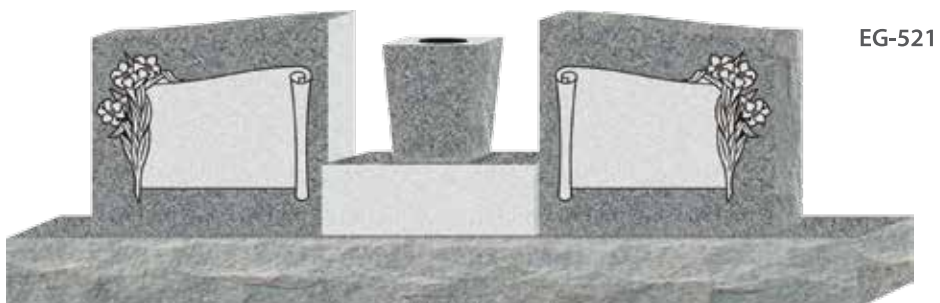

Companion Wings

These designs fit STANDARD granite companion wing monuments. Custom sizes are also available. Please see your counselor when choosing a design and ordering a coordinating granite product.